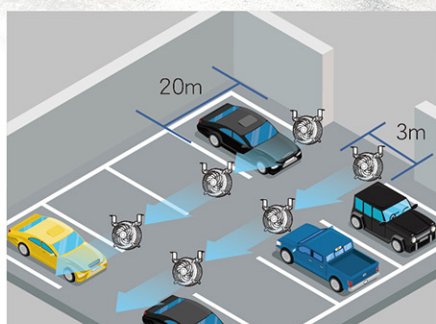

Compact size is suitable for various car parks

1 Ventilate without dead angle

No limitation in car park circulation, prevent excessive temperature at certain corner.

2 Easy to install and maintain

Simple structure to install and clean efficiently with sensible cost down.

3 Total solution for car park noise

Special deep-pitched blades optimized the air distribution with low noise level.

4 Efficient and energy saving

Compare to the same airflow of jet and deflect type fans, obtain effective power saving.

5 Long distance and powerful airflow transmission

Special structural design possessed with straight and focused characteristic, easily move air up to 20m.

6 Heavy-duty casing

The blade and air intake are made of highly stable material PP+GF, which is lightweight and heat resistant.

Comparison chart for Car park applications

Fan Type	Axial Fan ITA-10L	Jet Fan	Deflect Fan
Operating principle	Axial fan	Centrifugal type	Centrifugal type
Power consumption	Low	High	Med
Transmission distance	20m	15m	15m
Airflow	High	Low	Med
Sound	Low	High	Med