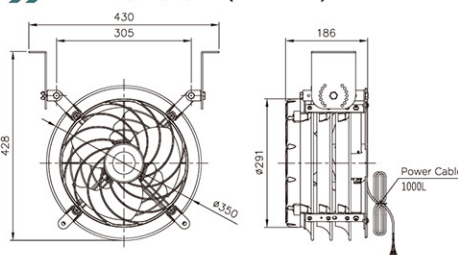

Dimension (unit: mm)

Wind distribution and distance

Specifications

Voltage	Monophase 110V / 60Hz	
	High	Low
Speed	High	Low
Power Consumption (W)	53	30
Starting Current (A)	1.2	0.5
Current (A)	0.5	0.32
Sound (dBA)	48	42
Nominal Air Volume (m3/h)	3500	2800
Weight (kg)	5.2	