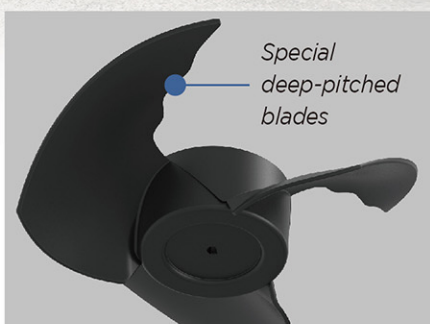

3 Total solution for car park noise

Special deep-pitched blades optimized the air distribution with low noise level.

4 Efficient and energy saving

Compare to the same airflow of jet and deflect type fans, obtain effective power saving.