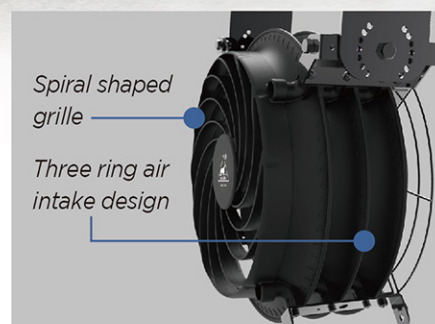

Compact size is suitable for various car parks

1 Ventilate without dead angle

No limitation in car park circulation, prevent excessive temperature at certain corner.

2 Easy to install and maintain

Simple structure to install and clean efficiently with sensible cost down.

3 Total solution for car park noise

Special deep-pitched blades optimized the air distribution with low noise level.

4 Efficient and energy saving

Compare to the same airflow of jet and deflect type fans, obtain effective power saving.

5 Long distance and powerful airflow transmission

Special structural design possessed with straight and focused characteristic, easily move air up to 20m.

6 Heavy-duty casing

The blade and air intake are made of highly stable material PP+GF, which is lightweight and heat resistant.