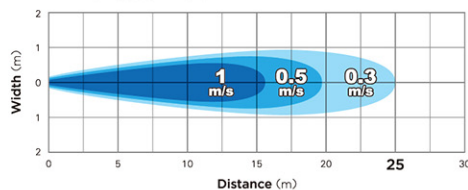

Specifications

Voltage	Monophase 110V / 60Hz	
	High	Low
Speed	High	Low
Power Consumption (W)	53	30
Starting Current (A)	1.2	0.5
Current (A)	0.5	0.32
Sound (dBA)	48	42
Nominal Air Volume (m3/h)	3500	2800
Weight (kg)	5.2	

** The noise data is measured at a distance of 45 degrees from the front of the body at a distance of 1.5m.
** The air volume is measured according to the CNS 547 standard.

SHENG YUAN ELECTRIC CO., LTD.

No.490, Shuiyuan Rd., Fengyuan Dist., Taichung City 420, Taiwan
TEL: +886-4-2522-2186 EMAIL: sales@alaska.com.tw

In order to make the product more suitable to meet customers requirement, please kindly note that the product specifications, dimension, and price are subject to change without notice.

en.alaska.com.tw